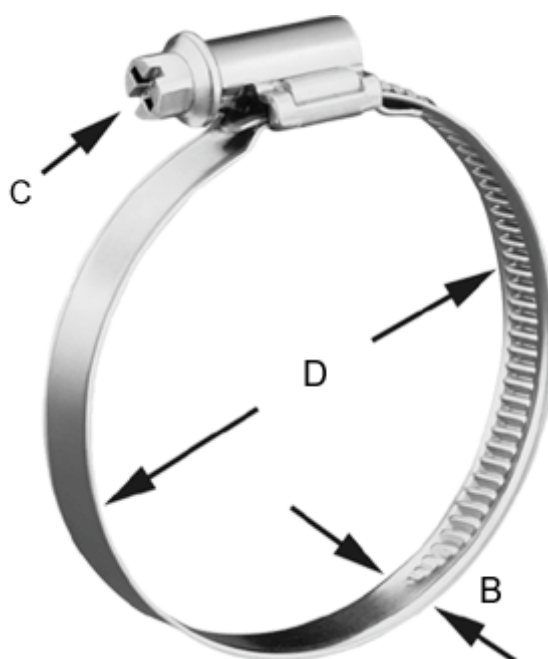

Article number: 021366705026

Description: Worm Drive Hose Clip
TORRO 20-32/12 C7 W5

Measures

C (screw type) = C7 - 7mm

Diameter D = 20-32

Width B = 12.0